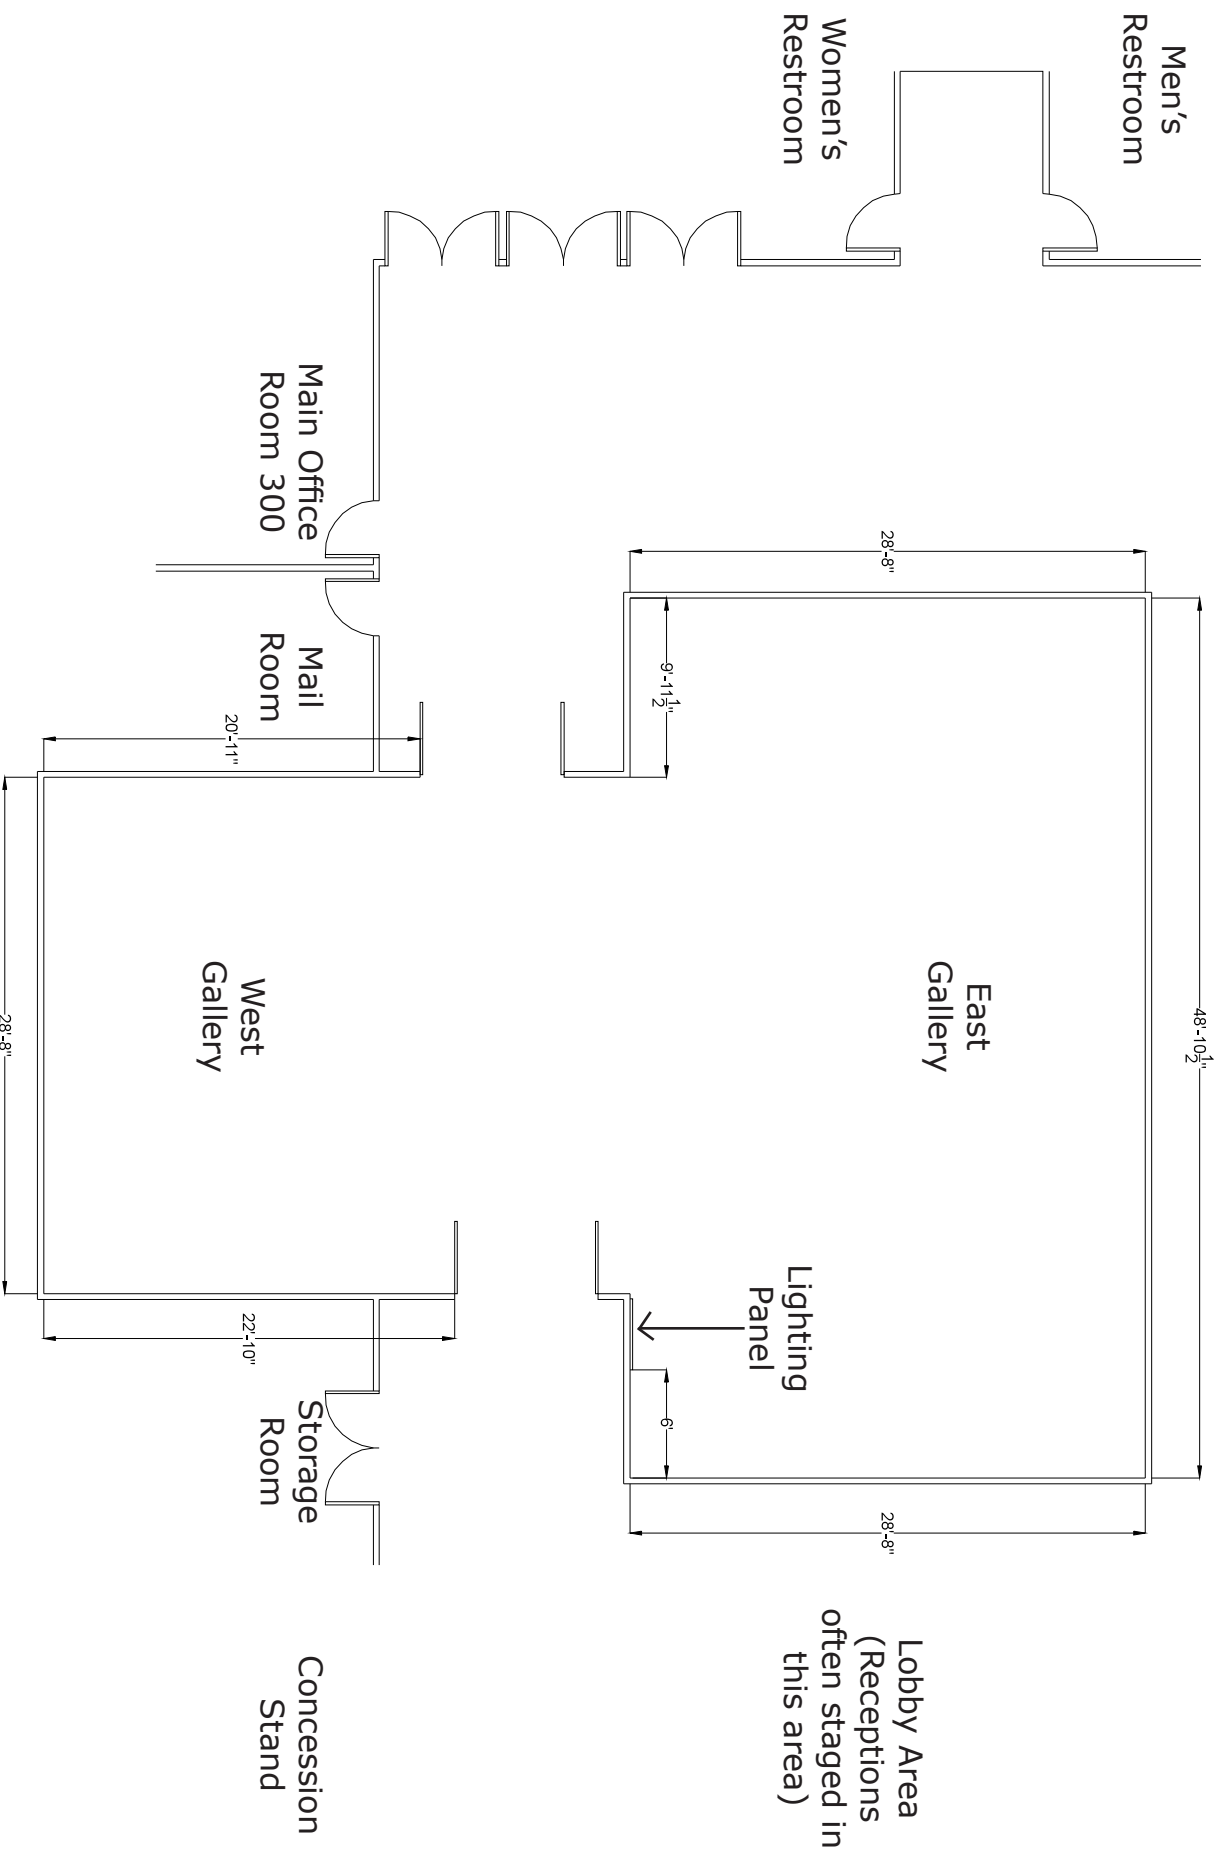

University of Kansas  
Art and Design Gallery Floor Plan  
Scale: 3/32" = 1'

University of Kansas  
Art and Design Gallery Floor Plan  
Scale: 3/32" = 1'